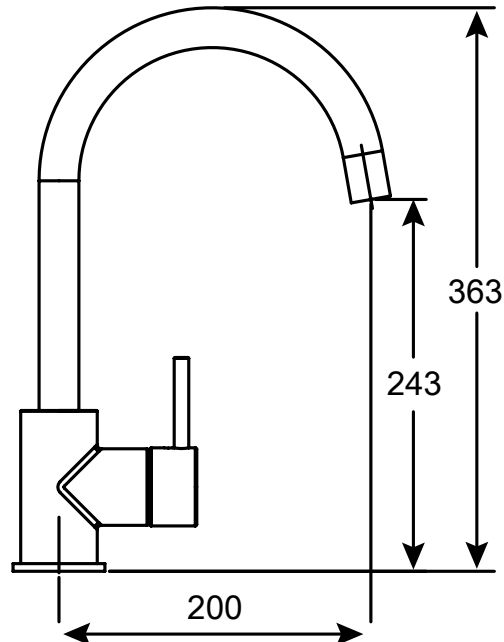

- For all pressures
- 40mm quality European cartridge
- 360° swivel spout
- Designed in NZ
- Watermark certified
- 15 year warranty

050624EP