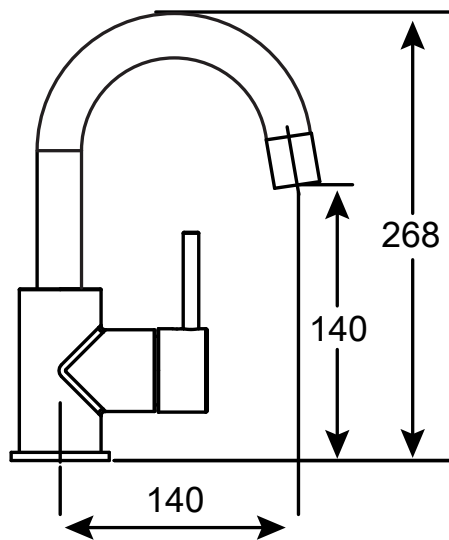

- For all pressures
- 40mm quality European cartridge
- 360° swivel spout
- Designed in NZ
- Watermark certified
- 15 year warranty

050624EP