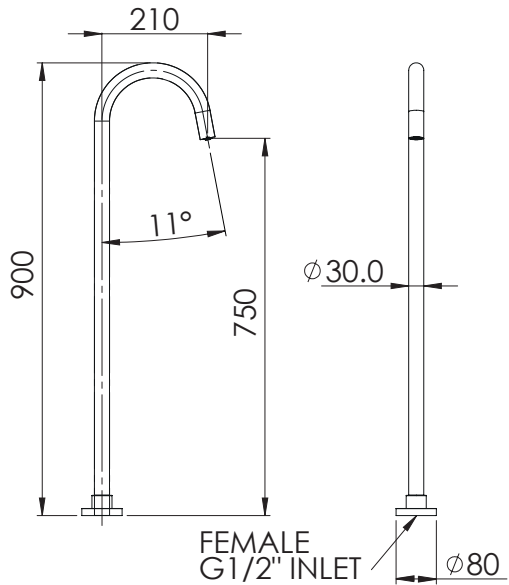

TECHNICAL PRODUCT INFORMATION

FELTON COLLECTION

LUNA BATH FILLER FREE STANDING SPOUT ONLY 01

FEATURES & BENEFITS

- Suitable for all pressures
- Floor mounted
- 900mm height
- 210mm reach
- Suitable for mounting on both concrete and wooden floors
- Watermark certified
- 15 year warranty

Brushed Gold
C-BFSBG01A

Please note: all finishes made to order