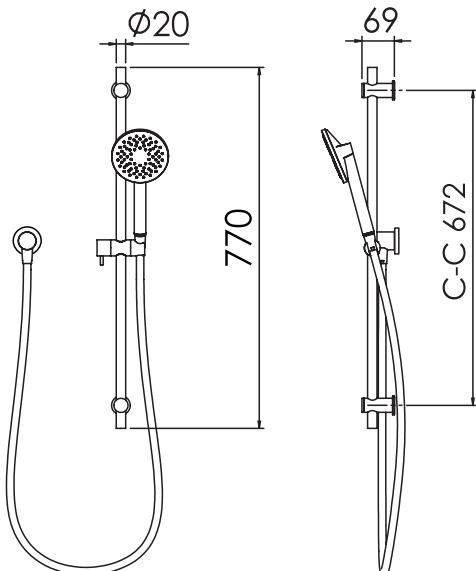

TECHNICAL PRODUCT INFORMATION

LINEA AERLUX® SLIDE SHOWER

FEATURES & BENEFITS

- Suitable for mains pressure only
- Single function handpiece
- Shower aperture 38mm²
- Supplied with Aerlux® jets for mains pressure situation
- 770mm slide rail (max 672mm c-c)
- 1.5m hose
- Watermark certified
- 5 year warranty

Brushed Gold
LHSKCSRBGA

FINISH	MAINS PRESSURE	LOW PRESSURE
C B BN	MP ★★ 10.0L/min	LP ★★ 9.5L/min
GM BBZ BG	MP ★★ 10.0L/min	N/A