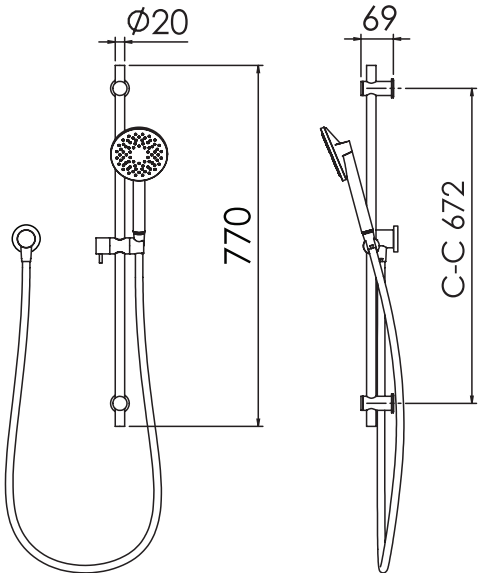

TECHNICAL PRODUCT INFORMATION

LINEA AERLUX® SLIDE SHOWER

FEATURES & BENEFITS

- Suitable for mains pressure only
- Single function handpiece
- Shower aperture 38mm²
- Supplied with Aerlux® jets for mains pressure situation
- 770mm slide rail (672mm c-c)
- 1.5m hose
- Watermark certified
- 5 year warranty

Brushed Gold
LHSKCSRBGA

FINISH	MAINS PRESSURE	LOW PRESSURE
C B BN	MP ★★ 10.0L/min	LP ★★ 9.5L/min
GM BBZ BG	MP ★★ 10.0L/min	N/A