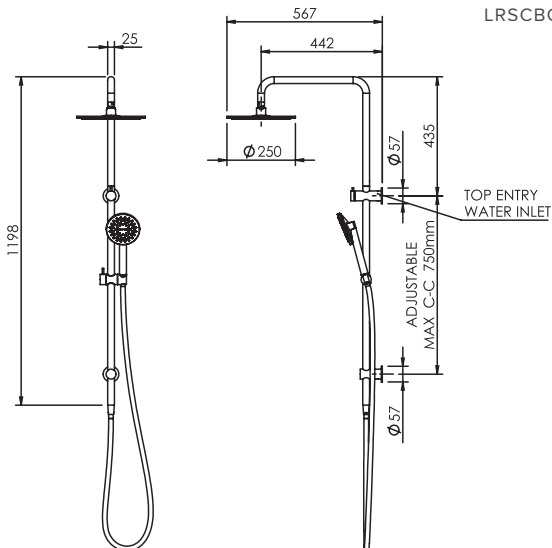

TECHNICAL PRODUCT INFORMATION

LINEA

RAIN COLUMN

FEATURES & BENEFITS

- Suitable for mains pressure only
- Available in chrome & PVD finishes
- Single function shower head
- Shower aperture: Rainhead 140mm² | Handpiece 38mm²
- Supplied with Aerlux® jets
- Brass shower column with brackets
- Top section pivotable
- Built in diverter to switch between rain head and handpiece
- Top entry G1/2 inch female inlet
- Watermark certified
- 5 year warranty

Chrome | LRSCCA

Black
LRSCBA

Brushed Nickel
LRSCBNA

Brushed Gunmetal
LRSCGMA

Brushed Gold
LRSCBGA

Brushed Bronze
LRSCBZA

RAIN HEAD

HANDPIECE