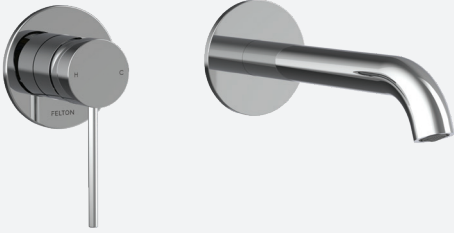

## LINEA WALL MOUNTED BASIN/BATH MIXER

### FEATURES & BENEFITS

- Suitable for mains pressure only (up to 500kPa)
- Available in chrome & PVD finishes
- 35mm quality European cartridge
- 200mm reach
- Suitable for left or right-handed installation
- Designed and assembled in NZ
- Watermark certified
- 15 year warranty